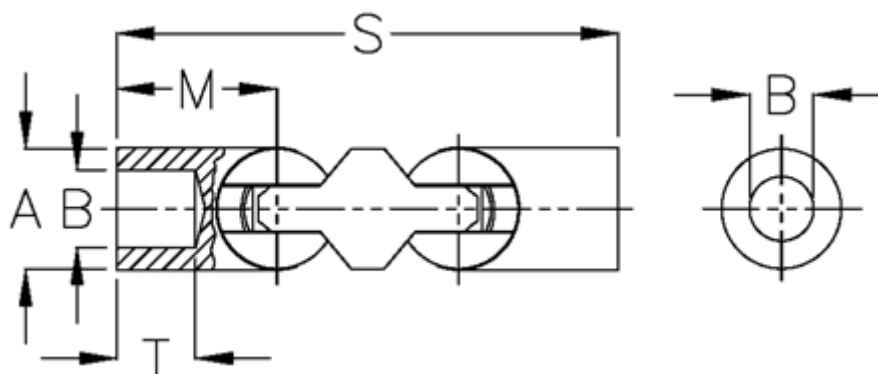

Article number: 07824300

Description: Ball joint, double 0.824.300
0.824.300

Measures

A	= 24
B H7	= 12
M	= 30.0
s	= 88
T	= 14